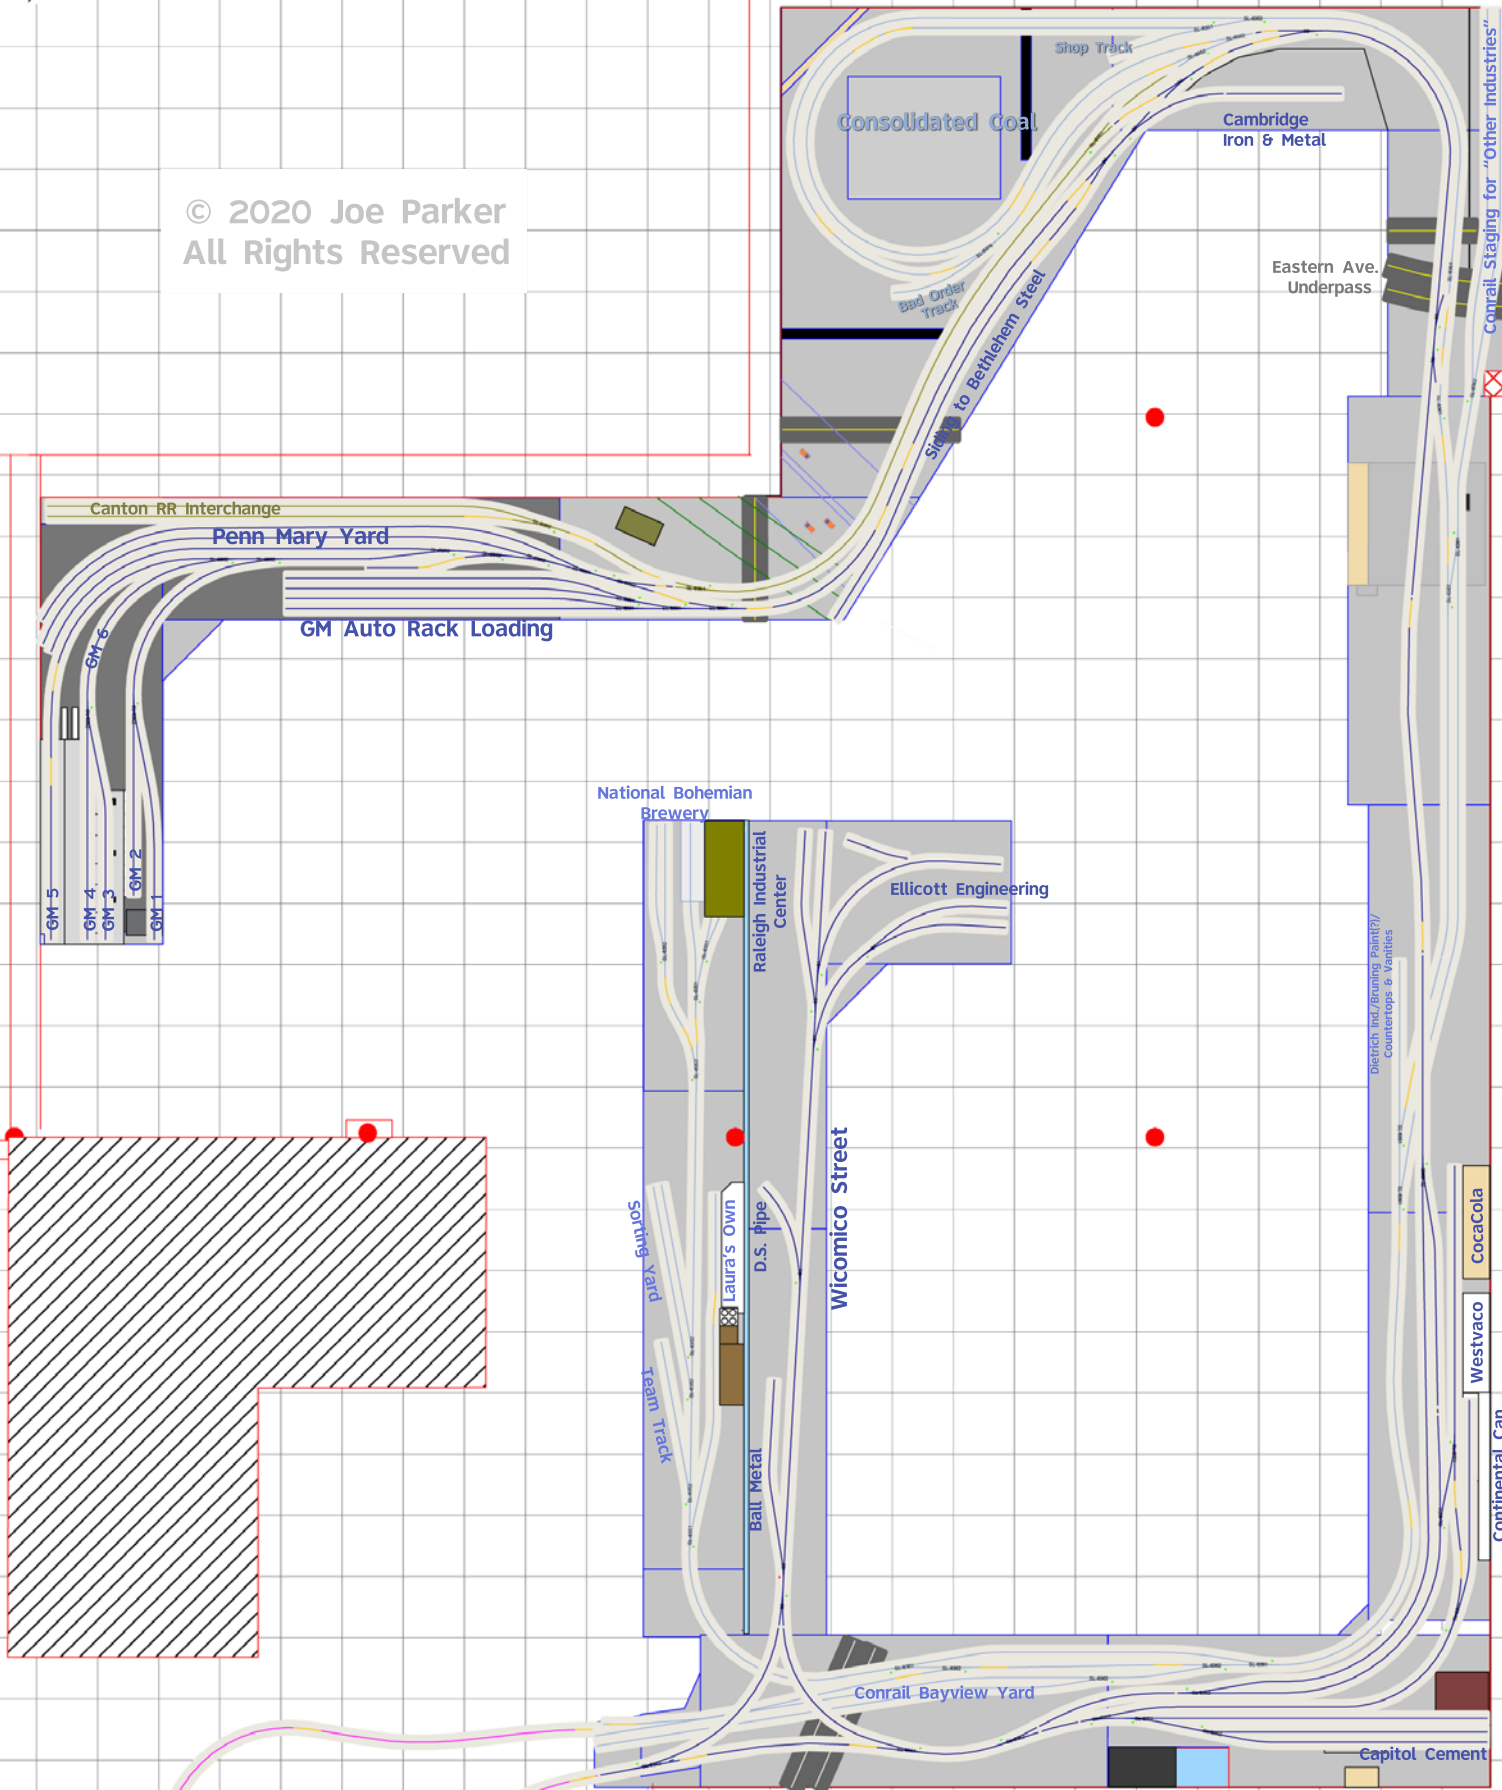

© 2020 Joe Parker
All Rights Reserved

**Monument City
Subdivision**
Version 1.5.4
Chessie System Railroads

Conrail Staging for "Other Industries"

Continental Can
"GM Siding"

Westvaco
CocaCola

Eastern Ave.
Underpass

Cambridge
Iron & Metal

Shop Track

Consolidated Coal

Ball Order
Track

Siding to Bethlehem Steel

Penn Mary Yard

GM Auto Rack Loading

National Bohemian
Brewery

Raleigh Industrial
Center

Ellicott Engineering

Wicomico Street

Spring Yard
Team Track

Ball Metal
D.S. Pipe
Laura's Own

Conrail Bayview Yard

Capitol Cement

Canton RR Interchange

GM 5
GM 4
GM 3
GM 2
GM 1