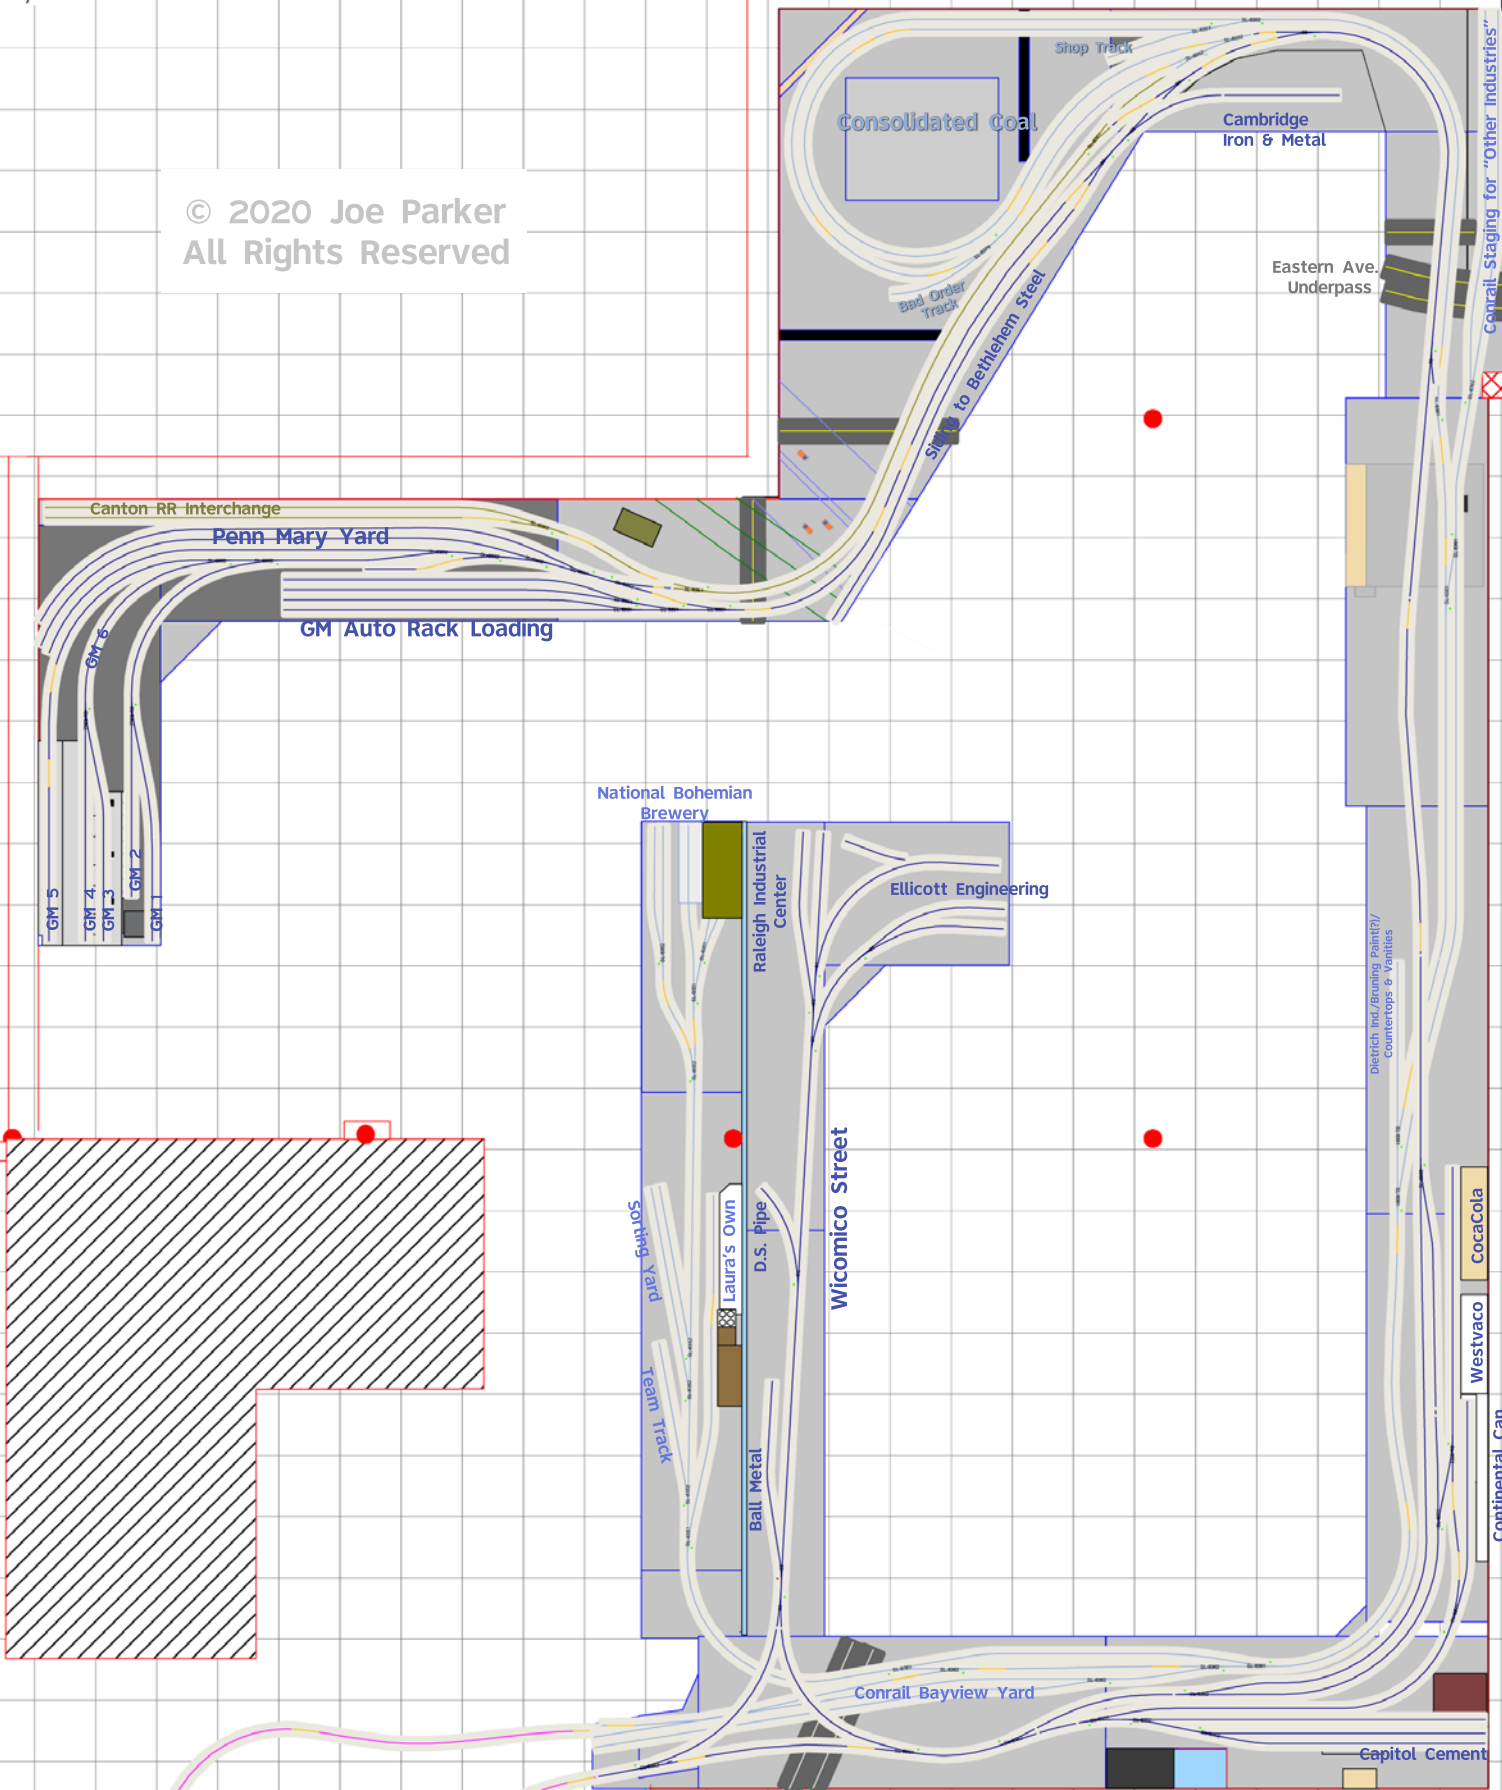

© 2020 Joe Parker
All Rights Reserved

**Monument City
Subdivision**
Version 1.5.3
Chessie System Railroads