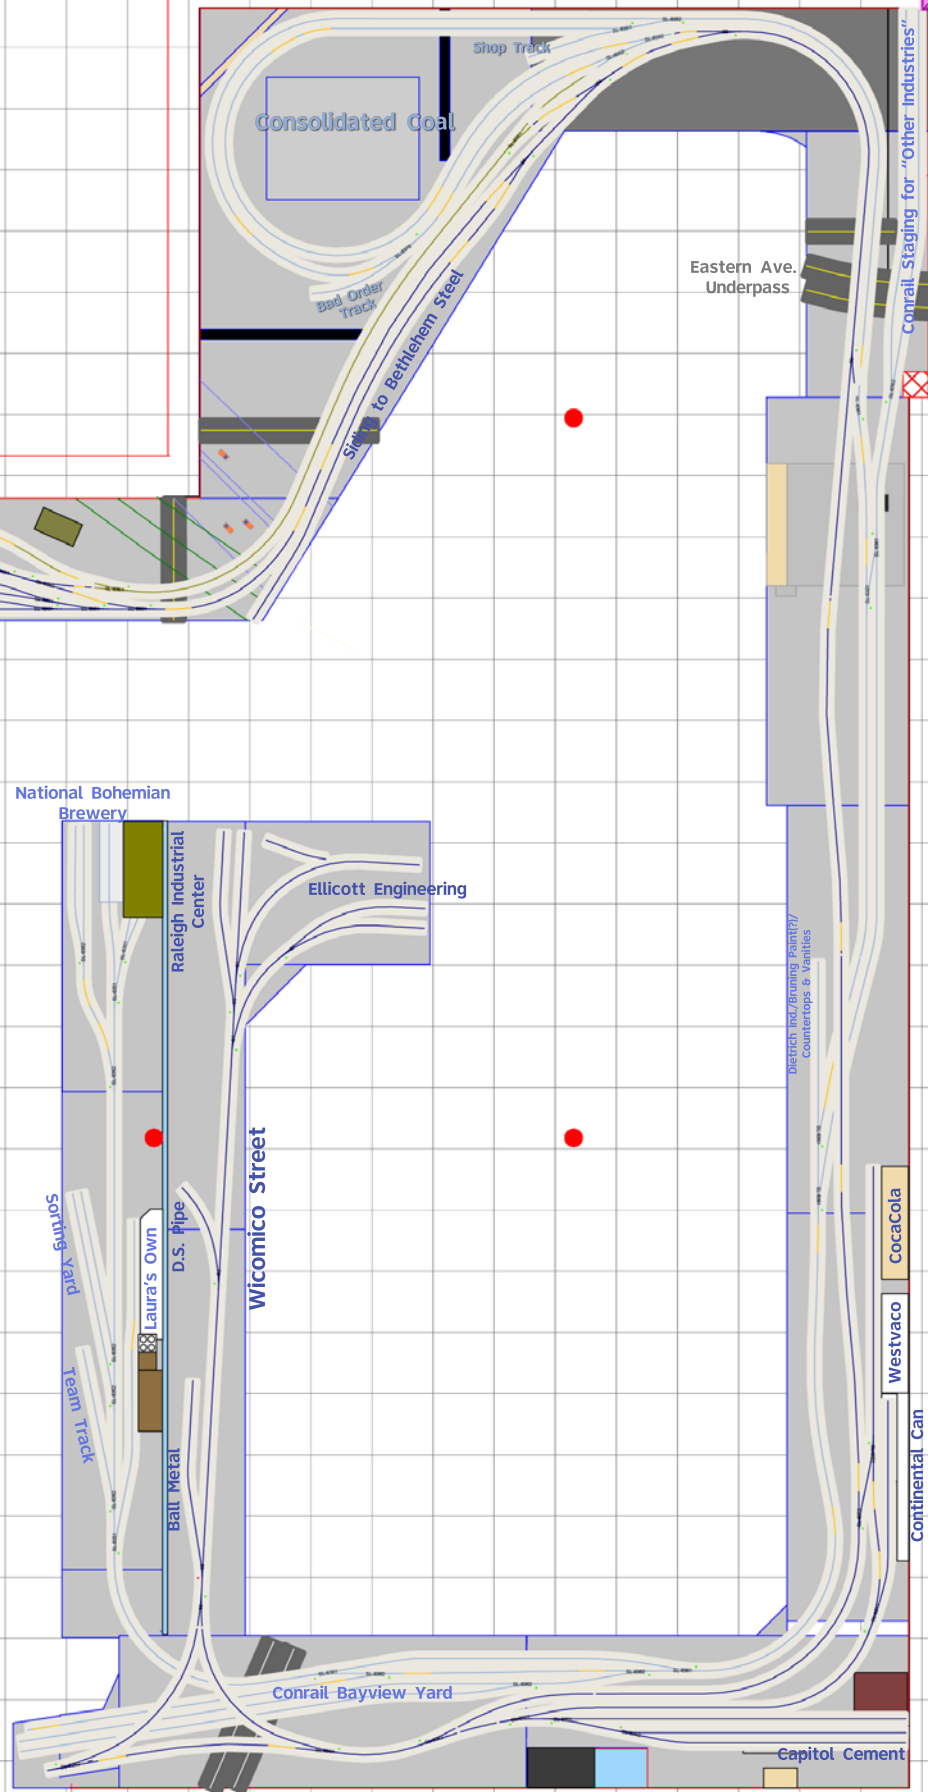

© 2020 Joe Parker  
All Rights Reserved

**Monument City  
Subdivision**  
Version 1.5.2  
Chessie System Railroads